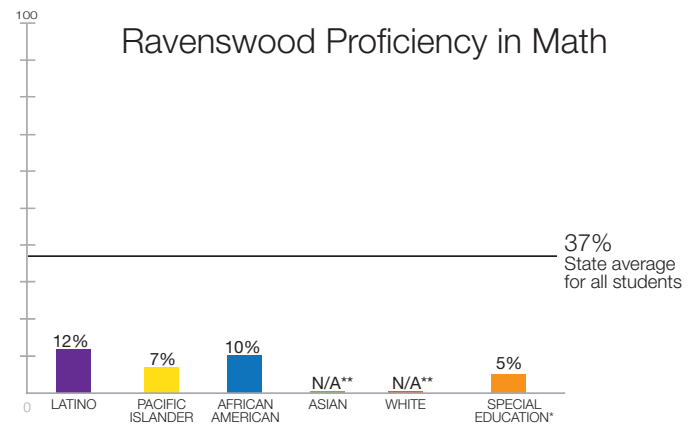

## District Spotlight

2015-16 Ravenswood enrolled 3,666 students.

Despite being located near some of the highest-performing districts in the state, Ravenswood City Elementary School District consistently performs far below the state averages for the student groups it serves. The vast majority of students in Ravenswood are not meeting standards.

Although scores at the state level increased for all groups of students, scores in Ravenswood are mostly stagnant and have even decreased for Pacific Islander students.

Percentage of Low-income Students in 2015-16