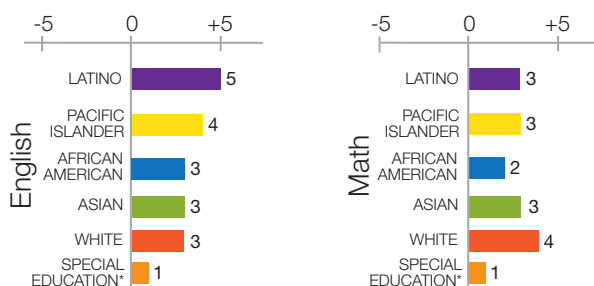

Change in Proficiency from 2014-15 to 2015-16 in California