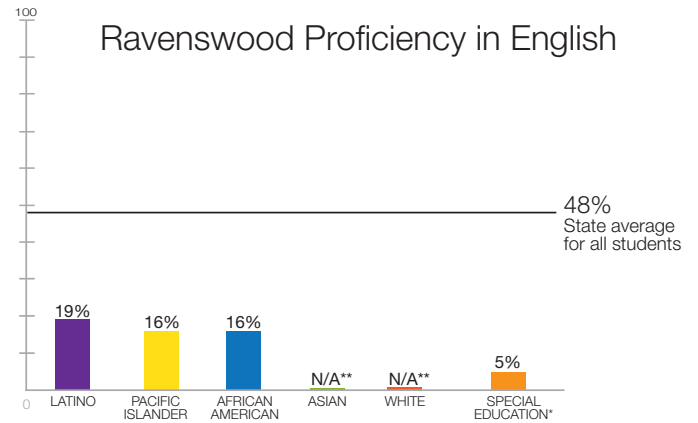

## District Spotlight

2015-16 Ravenswood enrolled 3,666 students.

Despite being located near some of the highest-performing districts in the state, Ravenswood City Elementary School District consistently performs far below the state averages for the student groups it serves. The vast majority of students in Ravenswood are not meeting standards.

Although scores at the state level increased for all groups of students, scores in Ravenswood are mostly stagnant and have even decreased for Pacific Islander students.

Percentage of Low-income Students in 2015-16