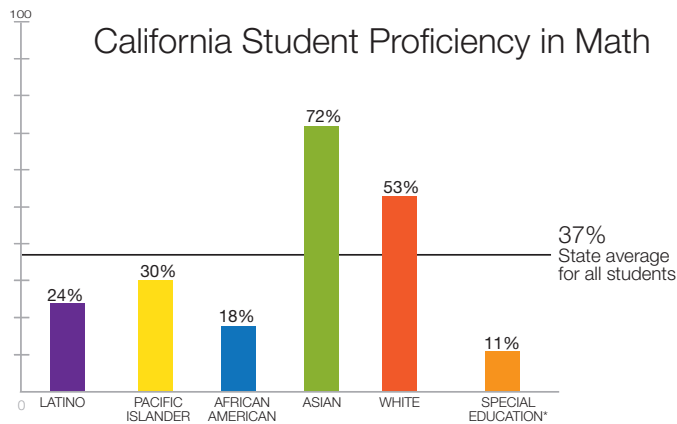

## District Spotlight

2015-16 Ravenswood enrolled 3,666 students.

Despite being located near some of the highest-performing districts in the state, Ravenswood City Elementary School District consistently performs far below the state averages for the student groups it serves. The vast majority of students in Ravenswood are not meeting standards.

Although scores at the state level increased for all groups of students, scores in Ravenswood are mostly stagnant and have even decreased for Pacific Islander students.

Percentage of Low-income Students in 2015-16