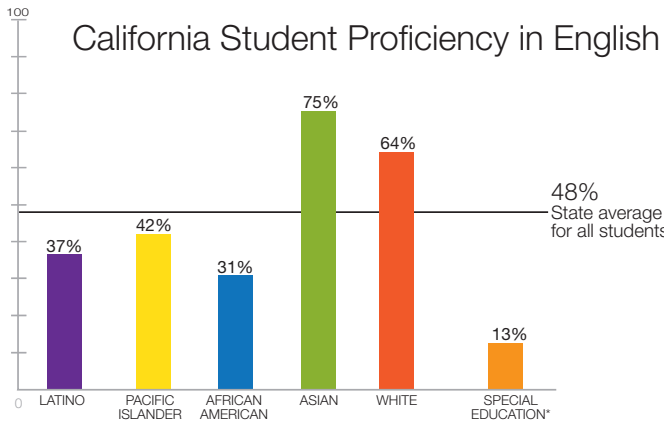

## District Spotlight

2015-16 Ravenswood enrolled 3,666 students.

Despite being located near some of the highest-performing districts in the state, Ravenswood City Elementary School District consistently performs far below the state averages for the student groups it serves. The vast majority of students in Ravenswood are not meeting standards.

Although scores at the state level increased for all groups of students, scores in Ravenswood are mostly stagnant and have even decreased for Pacific Islander students.

Percentage of Low-income Students in 2015-16