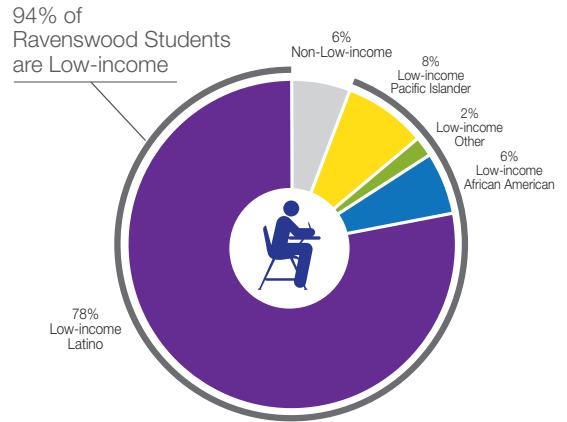

## District Spotlight

2015-16 Ravenswood enrolled 3,666 students.

Despite being located near some of the highest-performing districts in the state, Ravenswood City Elementary School District consistently performs far below the state averages for the student groups it serves. The vast majority of students in Ravenswood are not meeting standards.

Although scores at the state level increased for all groups of students, scores in Ravenswood are mostly stagnant and have even decreased for Pacific Islander students.

Percentage of Low-income Students in 2015-16