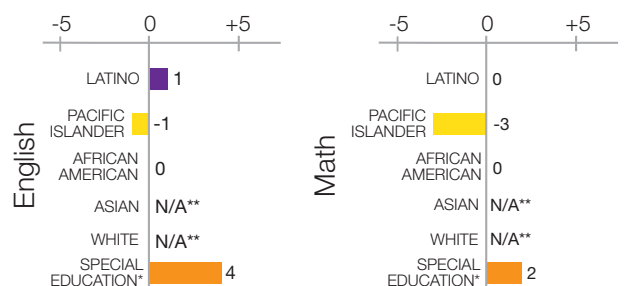

## District Spotlight

2015-16 Ravenswood enrolled 3,666 students.

Despite being located near some of the highest-performing districts in the state, Ravenswood City Elementary School District consistently performs far below the state averages for the student groups it serves. The vast majority of students in Ravenswood are not meeting standards.

Although scores at the state level increased for all groups of students, scores in Ravenswood are mostly stagnant and have even decreased for Pacific Islander students.

Percentage of Low-income Students in 2015-16

Change in Proficiency from 2014-15 to 2015-16 in California

Change in Proficiency from 2014-15 to 2015-16 in Ravenswood

\*This group not mutually exclusive to the other groups.

\*\* No data were available for this group of students in Ravenswood due to low student populations for that group.