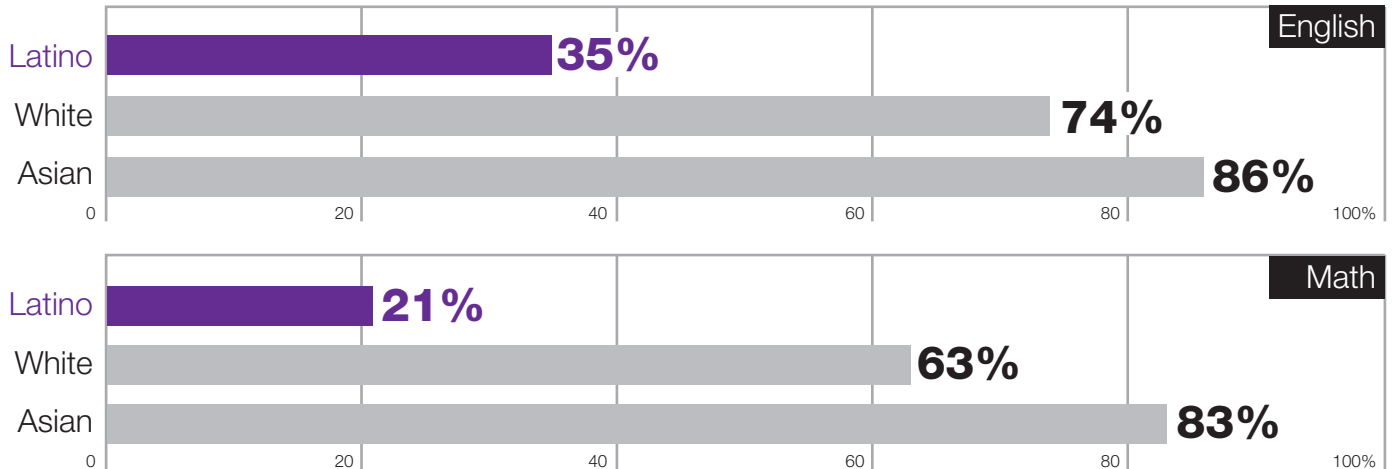

Latino Student Spotlight

In 2015-16, San Jose Unified School District enrolled 31,795 students.

Latino students make up

52%

of all students in the district.

Students Meeting or Exceeding Standards

2015-16 California state standardized test results (CAASPP)

High School Graduation Rates

Percentage of High School Graduates Who Have Completed College Admission Requirements

2015-2016 Proficiency Rates for Latino Students in San Jose Unified

English

Math

Elementary Schools