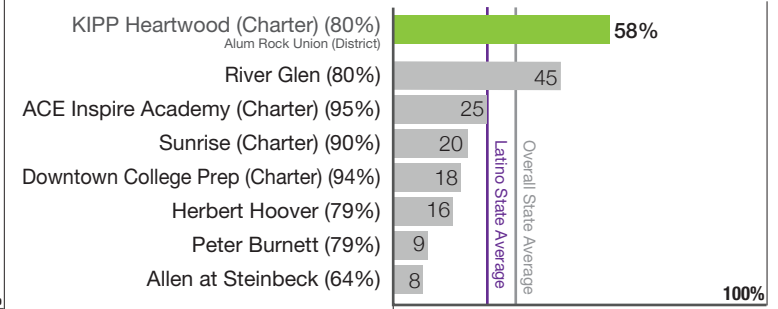

Middle Schools