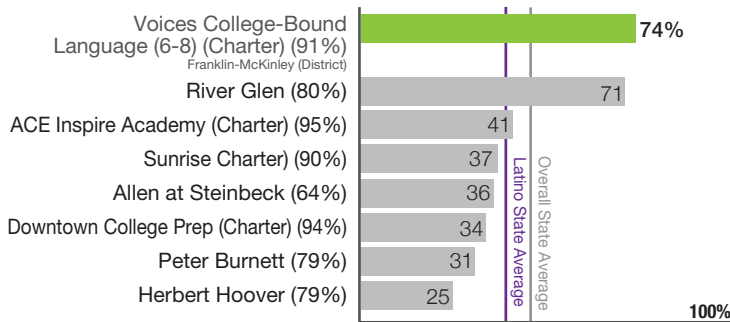

Middle Schools