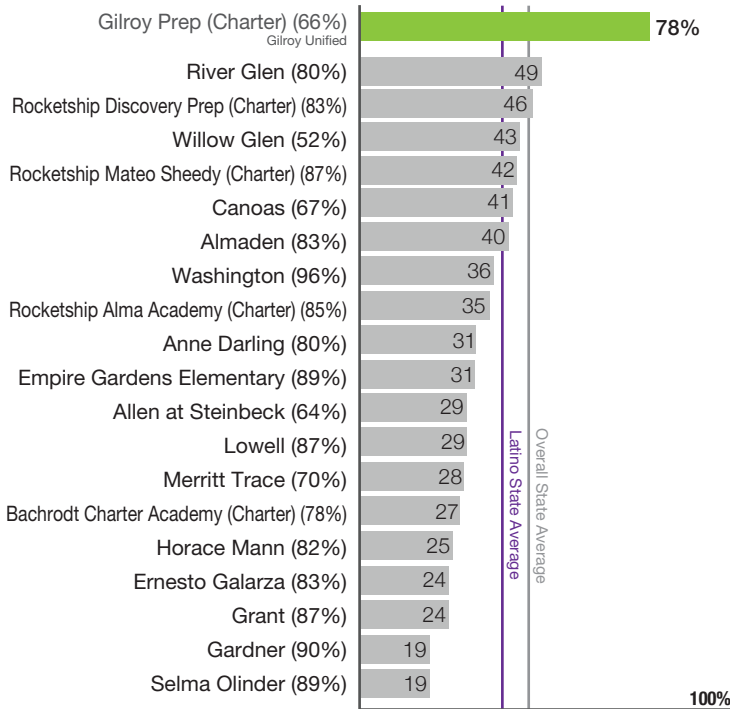

Latino Student Spotlight

In 2015-16, San Jose Unified School District enrolled 31,795 students.

Latino students make up

52%

of all students in the district.

Students Meeting or Exceeding Standards

2015-16 California state standardized test results (CAASPP)

High School Graduation Rates

Percentage of High School Graduates Who Have Completed College Admission Requirements

2015-2016 Proficiency Rates for Latino Students in San Jose Unified

English

Math

Elementary Schools