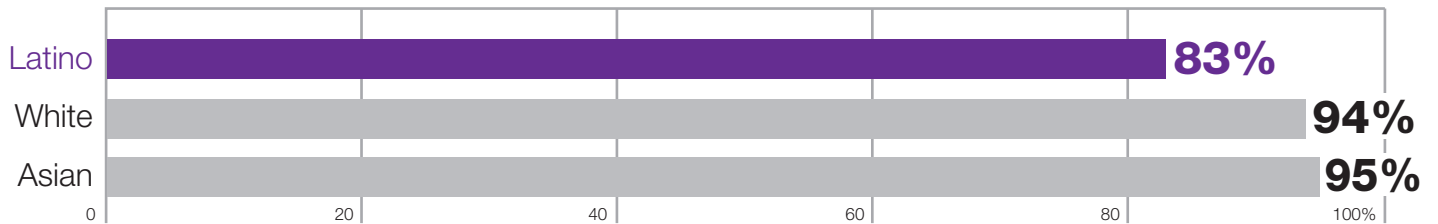

High School Graduation Rates