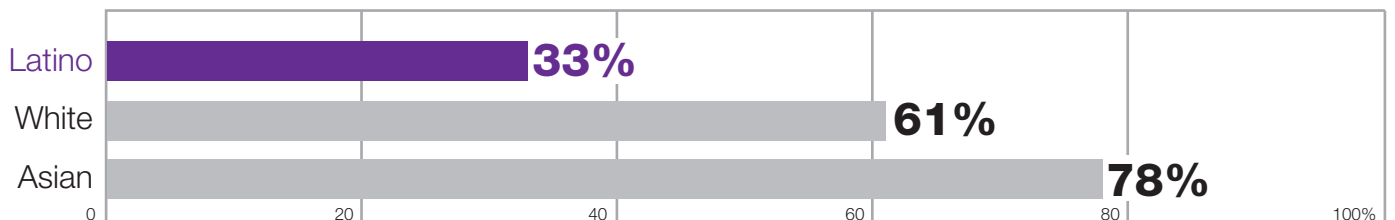

Percentage of High School Graduates Who Have Completed College Admission Requirements