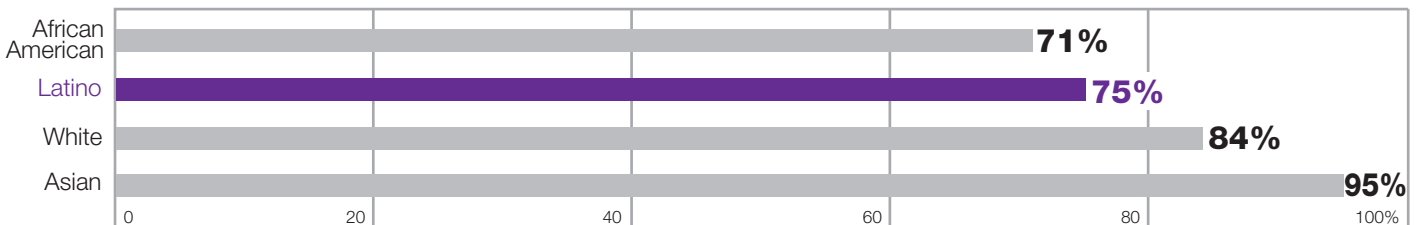

High School Graduation Rates

Percentage of High School Graduates Who Have Completed College Admission Requirements