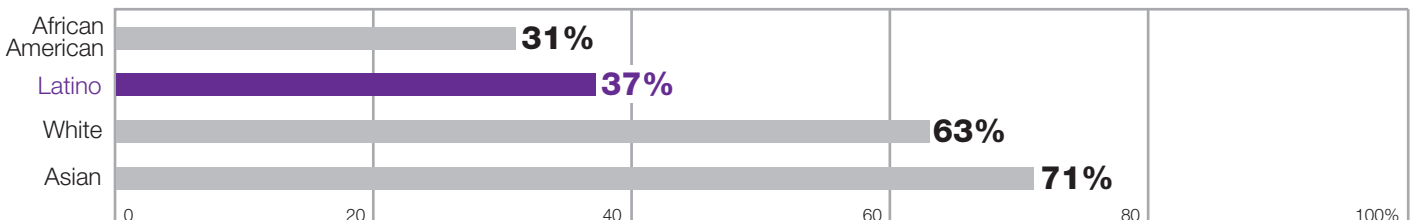

Cohort graduation rate and graduates meeting University of California/California State University (UC/CSU) eligibility requirements, 2015-16 (most recent available)