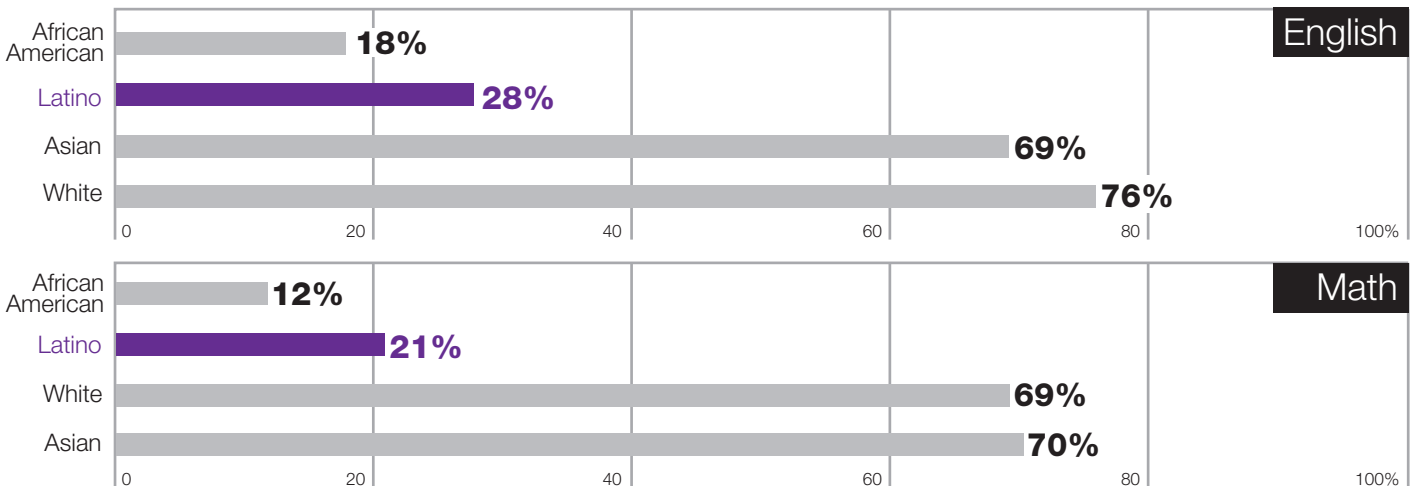

Latino Student Spotlight

In 2015-16, San Francisco Unified School District enrolled 52,911 students.

Latino students make up **27%** of all students in the district.

Students Meeting or Exceeding Standards