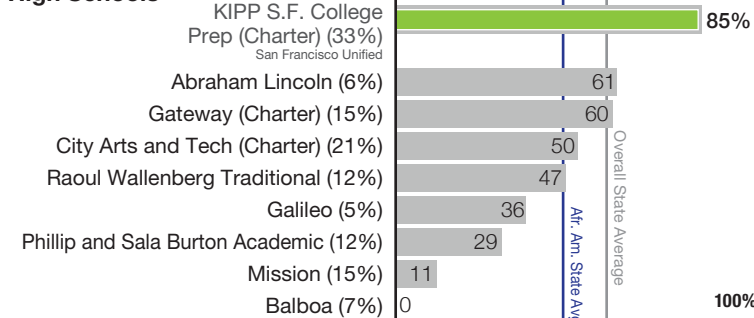

English

Elementary Schools

Middle Schools

High Schools

Math

Elementary Schools

Middle Schools

High Schools

■ Comparison school in the Bay Area with similar demographics ■ San Francisco Unified School District and charter schools within district boundaries

This handout includes the 50 schools with the highest African American enrollment (number after each school name is percentage of African Americans enrolled in 2015-16).