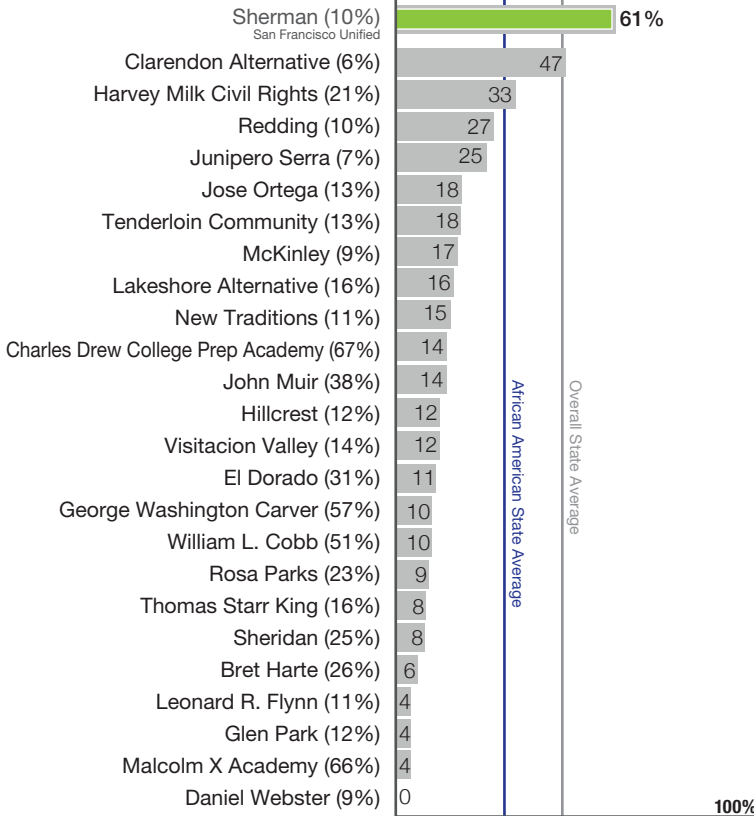

African American Student Spotlight

In 2015-16, San Francisco Unified School District enrolled 52,911 students.

African American students make up

8%

of all students in the district.

Students Meeting or Exceeding Standards

2015-16 California state standardized test results (CAASPP)

High School Graduation Rates

Percentage of High School Graduates Who Have Completed College Admission Requirements

2015-16 Proficiency Rates for African American Students in San Francisco

English

Elementary Schools

Middle Schools

High Schools

Math

Elementary Schools

Middle Schools

High Schools