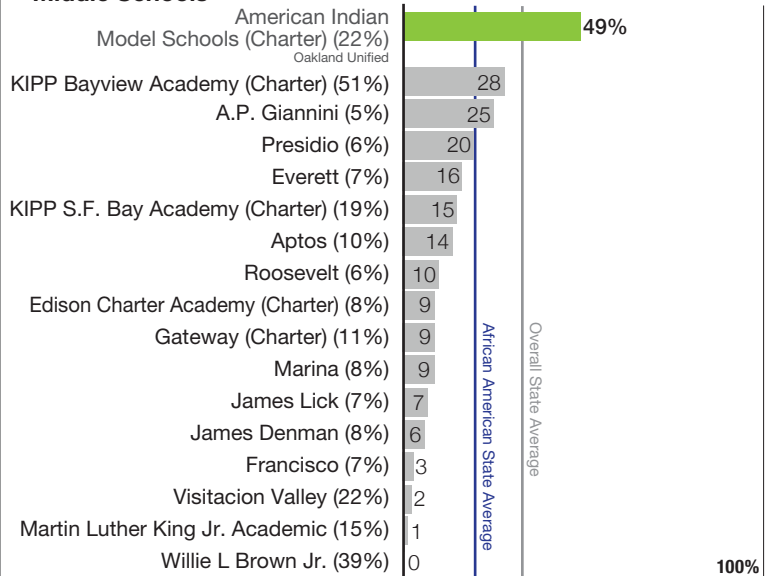

2015-16 California state standardized test results (CAASPP)

High School Graduation Rates

Percentage of High School Graduates Who Have Completed College Admission Requirements

2015-16 Proficiency Rates for African American Students in San Francisco

English

Elementary Schools

Middle Schools

High Schools

Math

Elementary Schools

Middle Schools

High Schools

■ Comparison school in the Bay Area with similar demographics ■ San Francisco Unified School District and charter schools within district boundaries

This handout includes the 50 schools with the highest African American enrollment (number after each school name is percentage of African Americans enrolled in 2015-16).