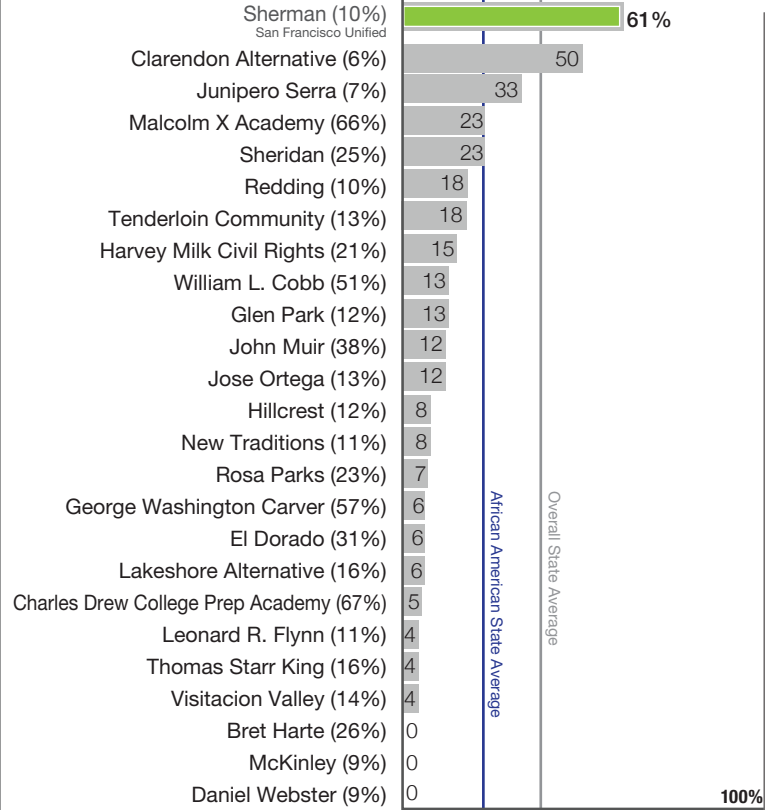

English

Elementary Schools

Middle Schools

High Schools

Math

Elementary Schools

Middle Schools

High Schools

■ Comparison school in the Bay Area with similar demographics ■ San Francisco Unified School District and charter schools within district boundaries

This handout includes the 50 schools with the highest African American enrollment (number after each school name is percentage of African Americans enrolled in 2015-16).