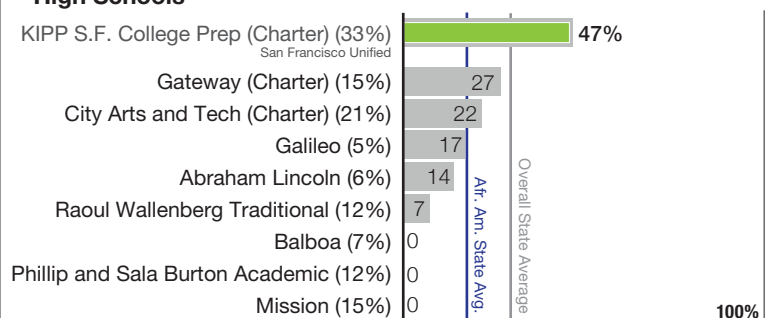

English

Elementary Schools

Middle Schools

High Schools

Math

Elementary Schools

Middle Schools

High Schools

■ Comparison school in the Bay Area with similar demographics ■ San Francisco Unified School District and charter schools within district boundaries

This handout includes the 50 schools with the highest African American enrollment (number after each school name is percentage of African Americans enrolled in 2015-16).