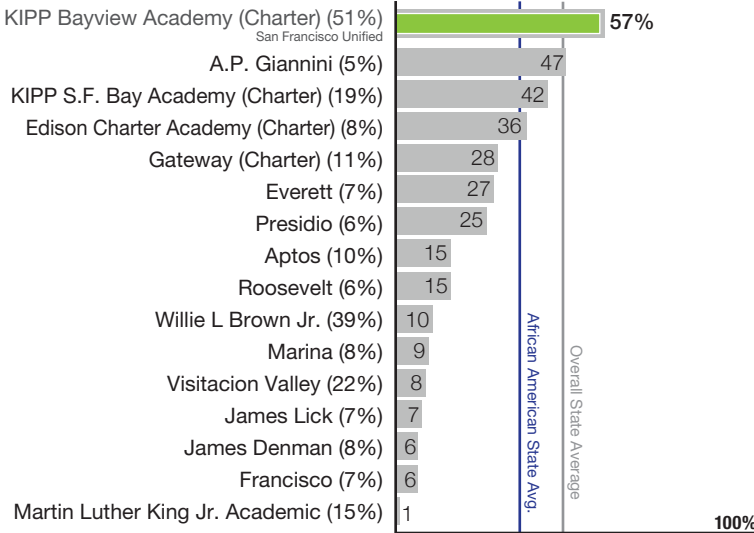

African American Student Spotlight

In 2015-16, San Francisco Unified School District enrolled 52,911 students.

African American students make up

8%

of all students in the district.

Students Meeting or Exceeding Standards

2015-16 California state standardized test results (CAASPP)

High School Graduation Rates

Percentage of High School Graduates Who Have Completed College Admission Requirements

2015-16 Proficiency Rates for African American Students in San Francisco

English

Elementary Schools

Middle Schools

High Schools

Math

Elementary Schools

Middle Schools

High Schools