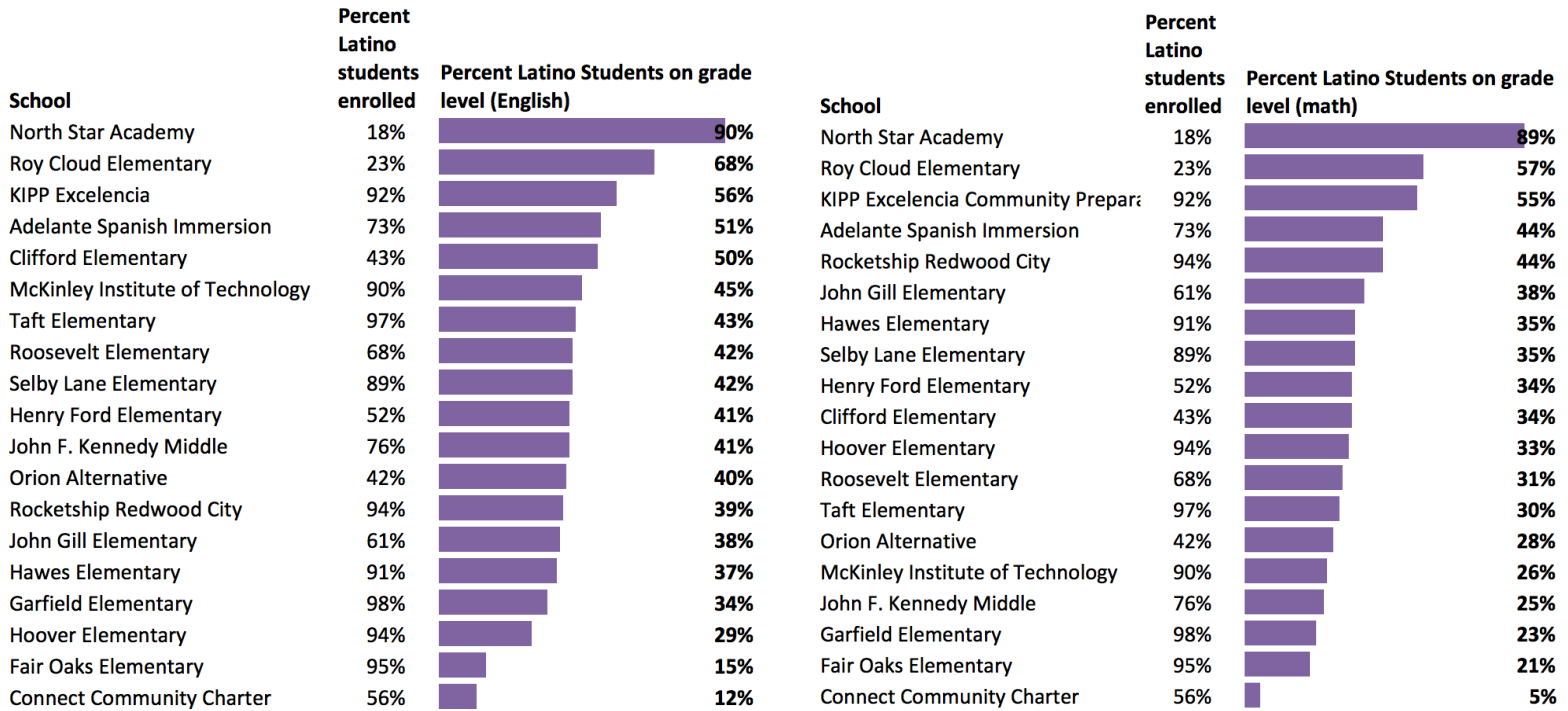

# Redwood City Data Sheet

Redwood City Elementary (K-8), Enrollment by Race (2018-19)

There are 7,524 students (K-8) enrolled in 19 schools in Redwood City Elementary School District.

Over two thirds (68%) of those students are Latino, 73% are low-income, 34% are English Learners, and 12% are students with disabilities.

Percent of students on grade level in English, 2014-15 to present

Percent of students on grade level in math, 2014-15 to present

# School Lists

**Latino students** make up 68% of students in Redwood City Elementary. These lists include outcomes in English and math all of the public district and charter schools in Redwood City that tested at least 20 Latino students.