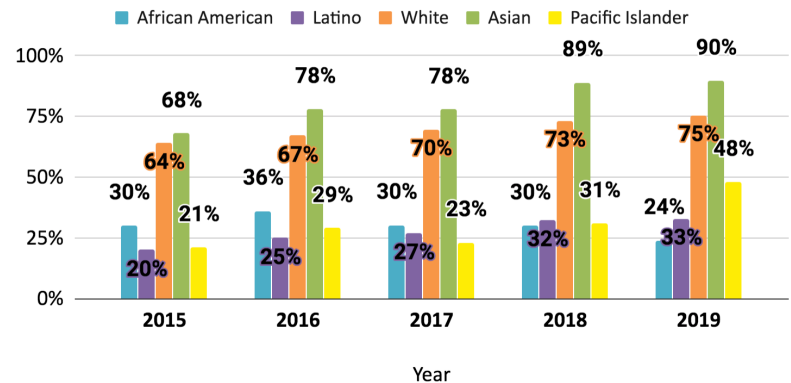

Percent of students on grade level in math, 2014-15 to present