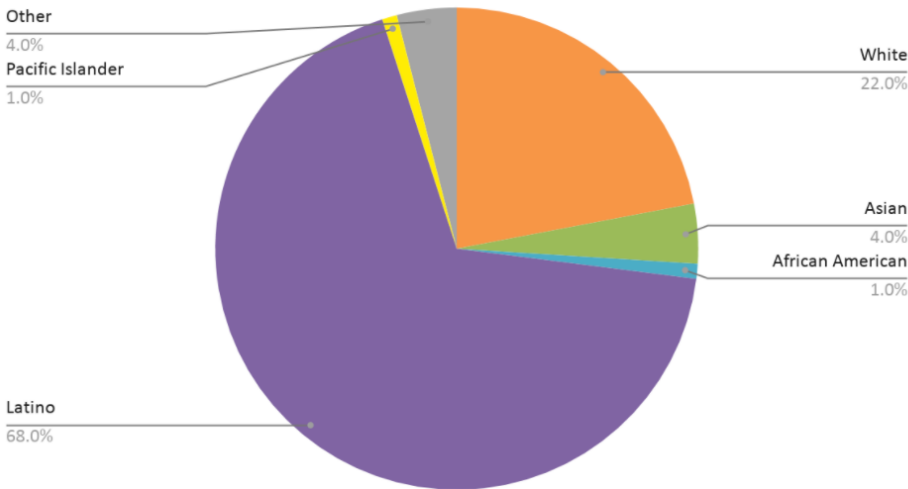

# Redwood City Data Sheet

Redwood City Elementary (K-8), Enrollment by Race (2018-19)

There are 7,524 students (K-8) enrolled in 19 schools in Redwood City Elementary School District.

Over two thirds (68%) of those students are Latino, 73% are low-income, 34% are English Learners, and 12% are students with disabilities.

Source: California Department of Education, enrollment files, 2018-19

There are very large gaps in how well the district is doing for African American, Latino and Pacific Islander students. This achievement gap has persisted for the last five years.