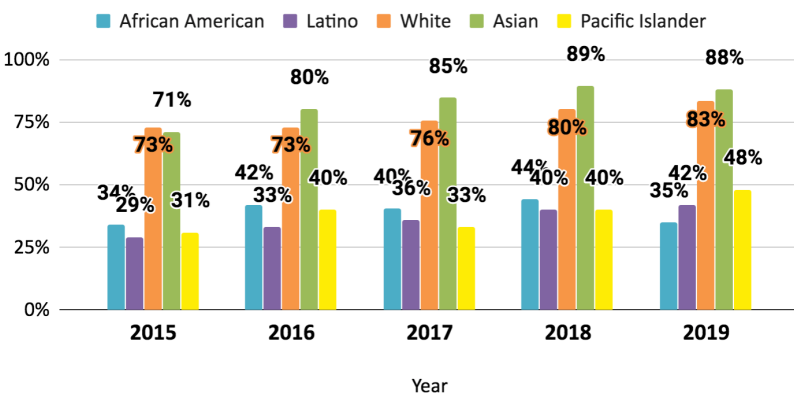

Percent of students on grade level in English, 2014-15 to present