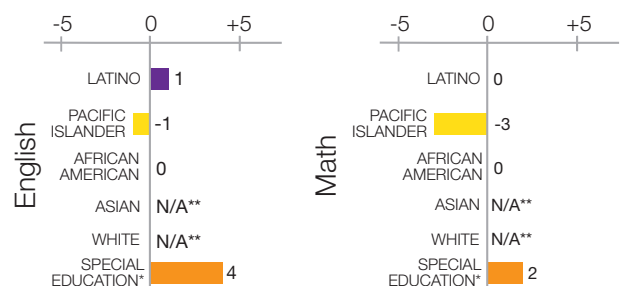

## District Spotlight

2015-16 Ravenswood enrolled 3,666 students.

Despite being located near some of the highest-performing districts in the state, Ravenswood City Elementary School District consistently performs far below the state averages for the student groups it serves. The vast majority of students in Ravenswood are not meeting standards.

Although scores at the state level increased for all groups of students, scores in Ravenswood are mostly stagnant and have even decreased for Pacific Islander students.

**Percentage of Low-income Students in 2015-16**

**Change in Proficiency from 2014-15 to 2015-16 in California**

**Change in Proficiency from 2014-15 to 2015-16 in Ravenswood**

\*This group not mutually exclusive to the other groups.

\*\* No data were available for this group of students in Ravenswood due to low student populations for that group.