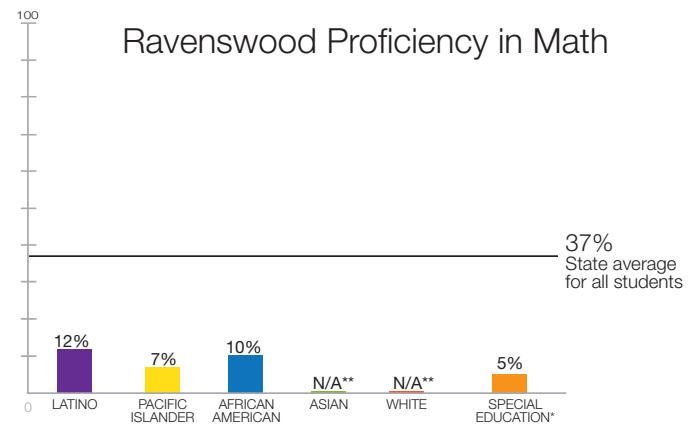

## District Spotlight

2015-16 Ravenswood enrolled 3,666 students.

Despite being located near some of the highest-performing districts in the state, Ravenswood City Elementary School District consistently performs far below the state averages for the student groups it serves. The vast majority of students in Ravenswood are not meeting standards.

Although scores at the state level increased for all groups of students, scores in Ravenswood are mostly stagnant and have even decreased for Pacific Islander students.

**Percentage of Low-income Students in 2015-16**