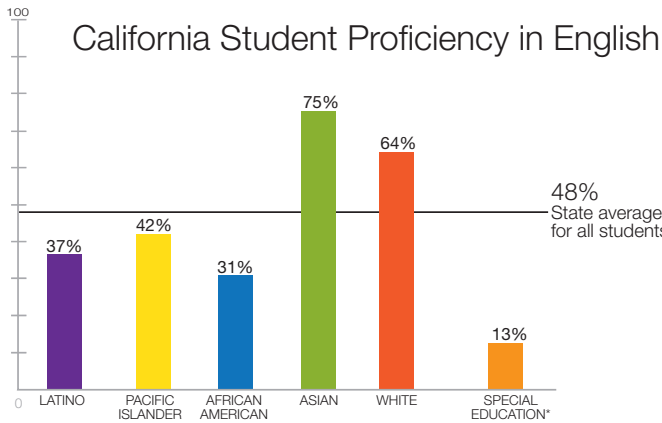

## District Spotlight

2015-16 Ravenswood enrolled 3,666 students.

Despite being located near some of the highest-performing districts in the state, Ravenswood City Elementary School District consistently performs far below the state averages for the student groups it serves. The vast majority of students in Ravenswood are not meeting standards.

Although scores at the state level increased for all groups of students, scores in Ravenswood are mostly stagnant and have even decreased for Pacific Islander students.

**Percentage of Low-income Students in 2015-16**