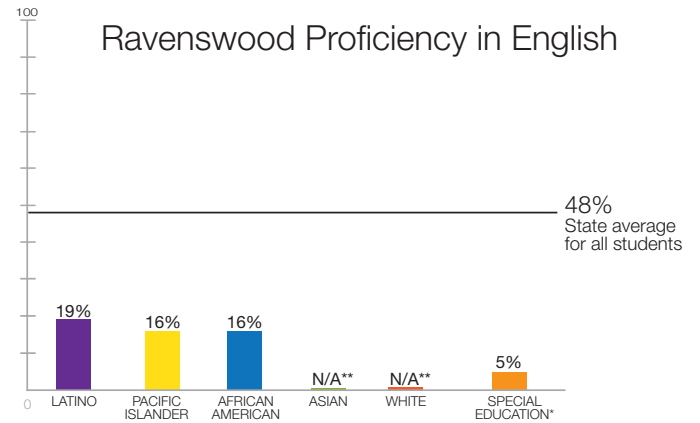

## District Spotlight

2015-16 Ravenswood enrolled 3,666 students.

Despite being located near some of the highest-performing districts in the state, Ravenswood City Elementary School District consistently performs far below the state averages for the student groups it serves. The vast majority of students in Ravenswood are not meeting standards.

Although scores at the state level increased for all groups of students, scores in Ravenswood are mostly stagnant and have even decreased for Pacific Islander students.

**Percentage of Low-income Students in 2015-16**