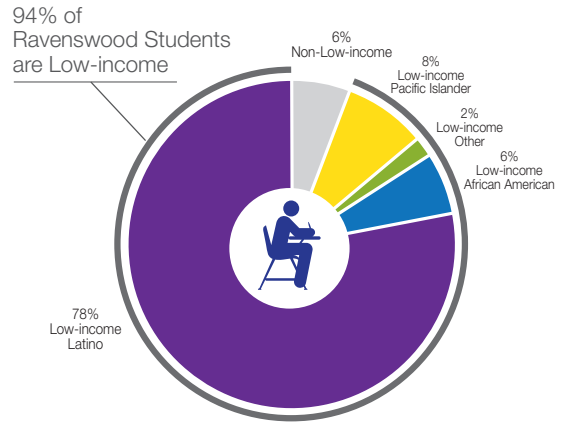

## District Spotlight

2015-16 Ravenswood enrolled 3,666 students.

Despite being located near some of the highest-performing districts in the state, Ravenswood City Elementary School District consistently performs far below the state averages for the student groups it serves. The vast majority of students in Ravenswood are not meeting standards.

Although scores at the state level increased for all groups of students, scores in Ravenswood are mostly stagnant and have even decreased for Pacific Islander students.

**Percentage of Low-income Students in 2015-16**