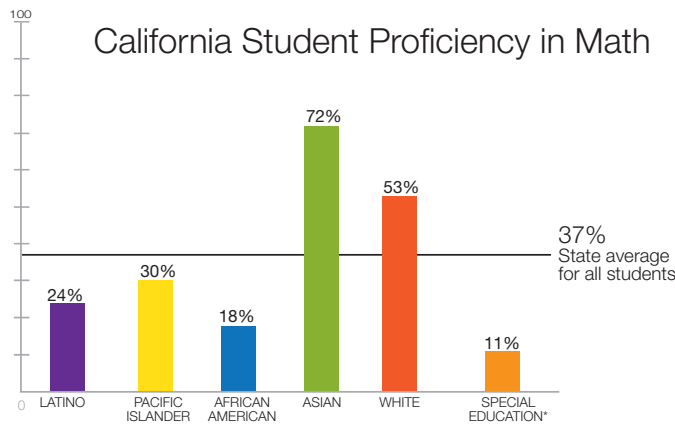

## District Spotlight

2015-16 Ravenswood enrolled 3,666 students.

Despite being located near some of the highest-performing districts in the state, Ravenswood City Elementary School District consistently performs far below the state averages for the student groups it serves. The vast majority of students in Ravenswood are not meeting standards.

Although scores at the state level increased for all groups of students, scores in Ravenswood are mostly stagnant and have even decreased for Pacific Islander students.

**Percentage of Low-income Students in 2015-16**