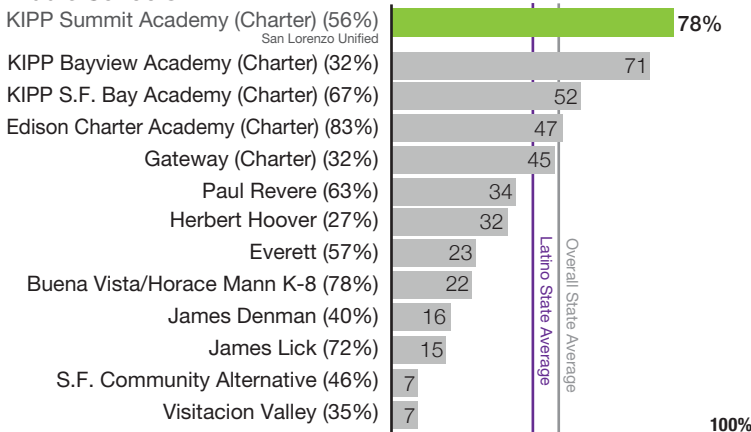

Middle Schools