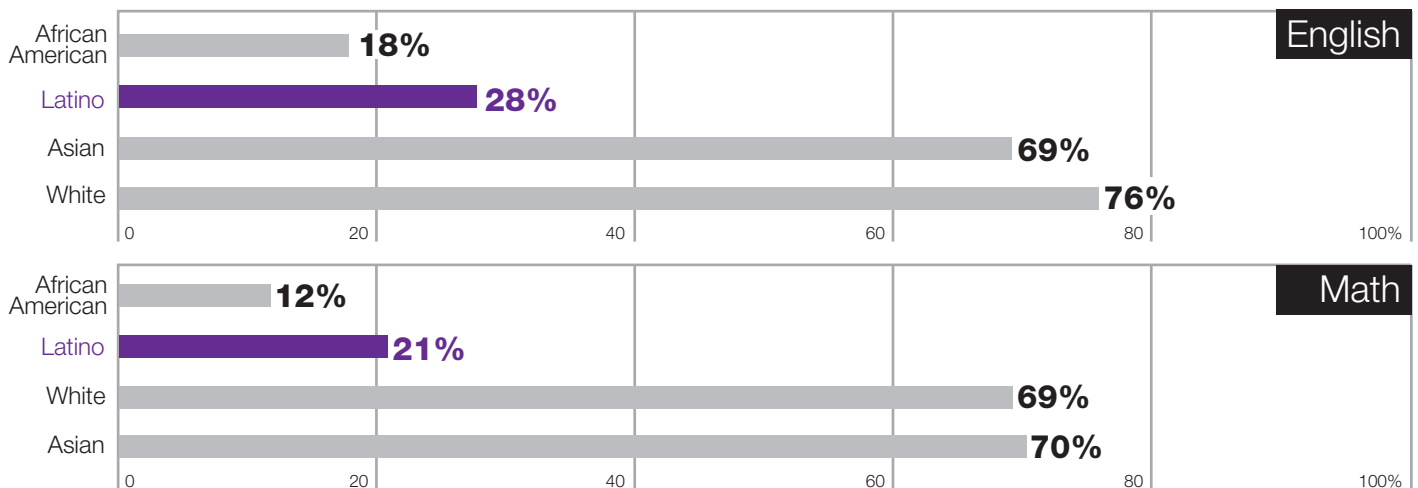

## Latino Student Spotlight

In 2015-16, San Francisco Unified School District enrolled 52,911 students.

Latino students make up

**27%**

of all students in the district.

### Students Meeting or Exceeding Standards

2015-16 California state standardized test results (CAASPP)