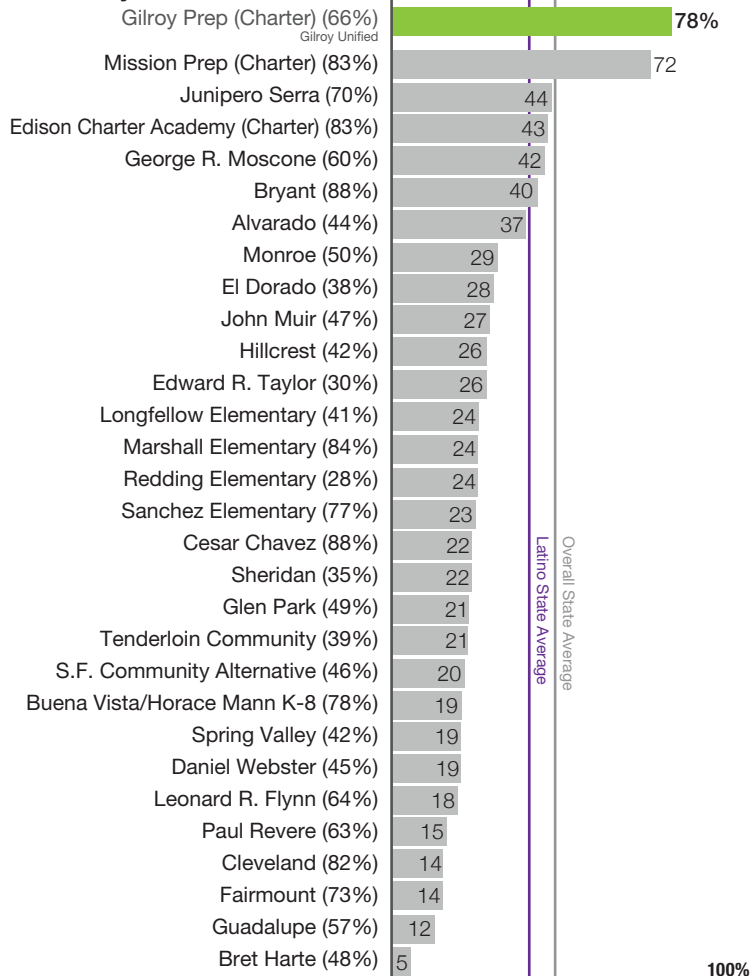

2015-16 Proficiency Rates for Latino Students in San Francisco

English

Elementary Schools