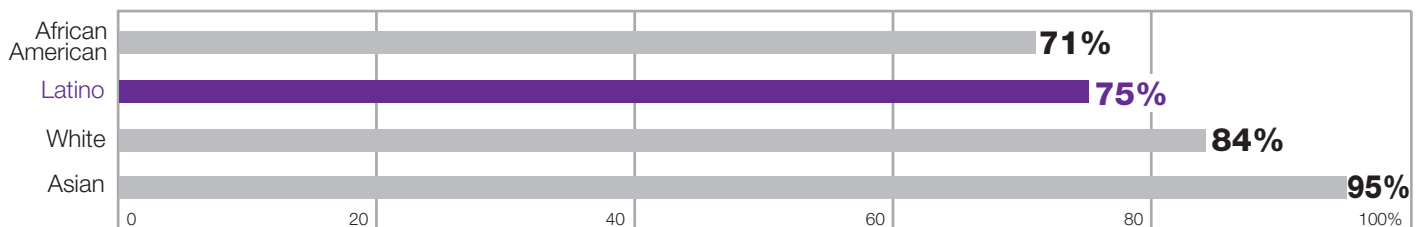

High School Graduation Rates

Percentage of High School Graduates Who Have Completed College Admission Requirements