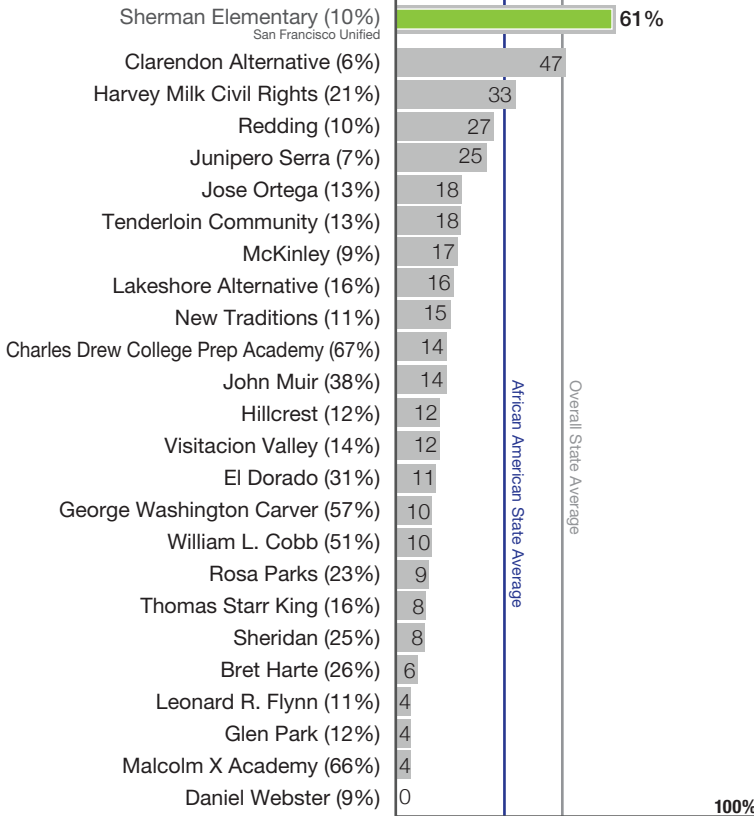

African American Student Spotlight

In 2015-16, San Francisco Unified School District enrolled 52,911 students.

African American students make up

8%

of all students in the district.

Students Meeting or Exceeding Standards

2015-16 California state standardized test results (CAASPP)

High School Graduation Rates

Percentage of High School Graduates Who Have Completed College Admission Requirements

2015-16 Proficiency Rates for African American Students in San Francisco

English

Elementary Schools

Middle Schools

High Schools

Math

Elementary Schools

Middle Schools

High Schools