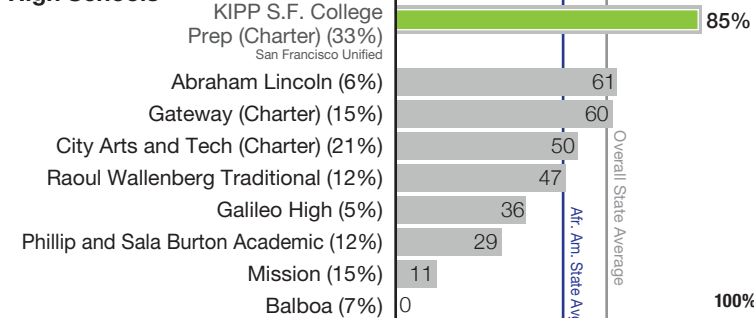

English

Elementary Schools

Middle Schools

High Schools

Math

Elementary Schools

Middle Schools

High Schools

■ Comparison school in the Bay Area with similar demographics ■ San Francisco Unified School District and charter schools within district boundaries

This handout includes the 50 schools with the highest African American enrollment (number after each school name is percentage of African Americans enrolled in 2015-16).