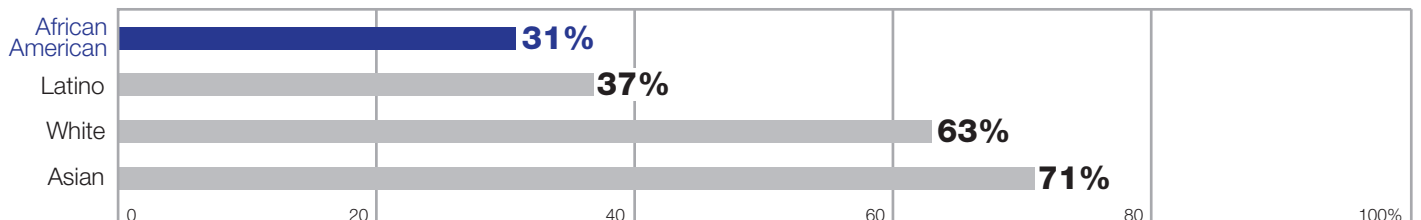

Percentage of High School Graduates Who Have Completed College Admission Requirements