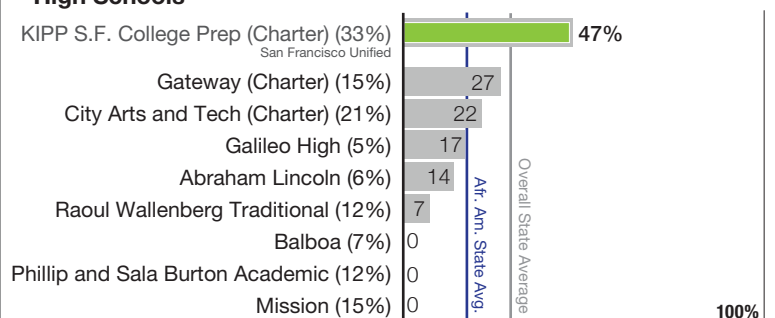

English

Elementary Schools

Middle Schools

High Schools

Math

Elementary Schools

Middle Schools

High Schools

■ Comparison school in the Bay Area with similar demographics ■ San Francisco Unified School District and charter schools within district boundaries

This handout includes the 50 schools with the highest African American enrollment (number after each school name is percentage of African Americans enrolled in 2015-16).