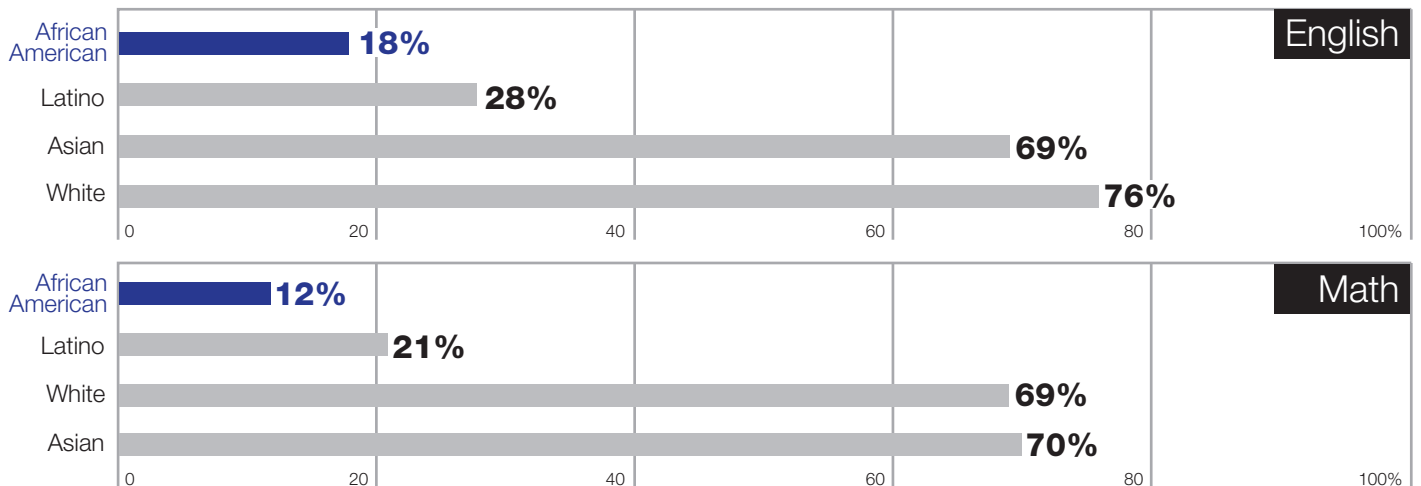

African American Student Spotlight

In 2015-16, San Francisco Unified School District enrolled 52,911 students.

African American students make up

8%

of all students in the district.

Students Meeting or Exceeding Standards