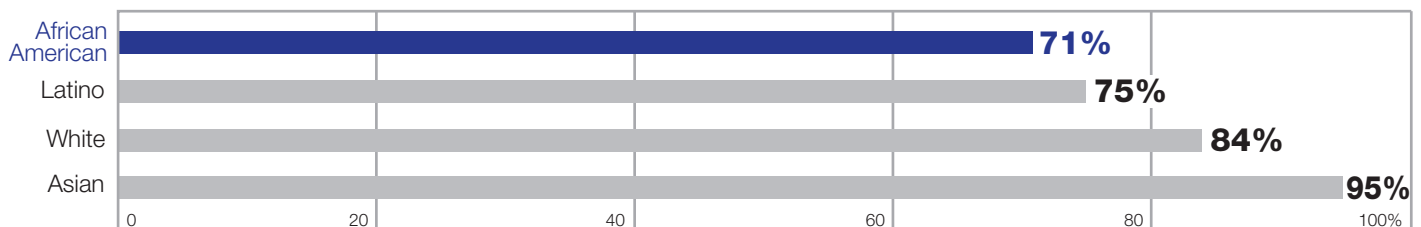

High School Graduation Rates