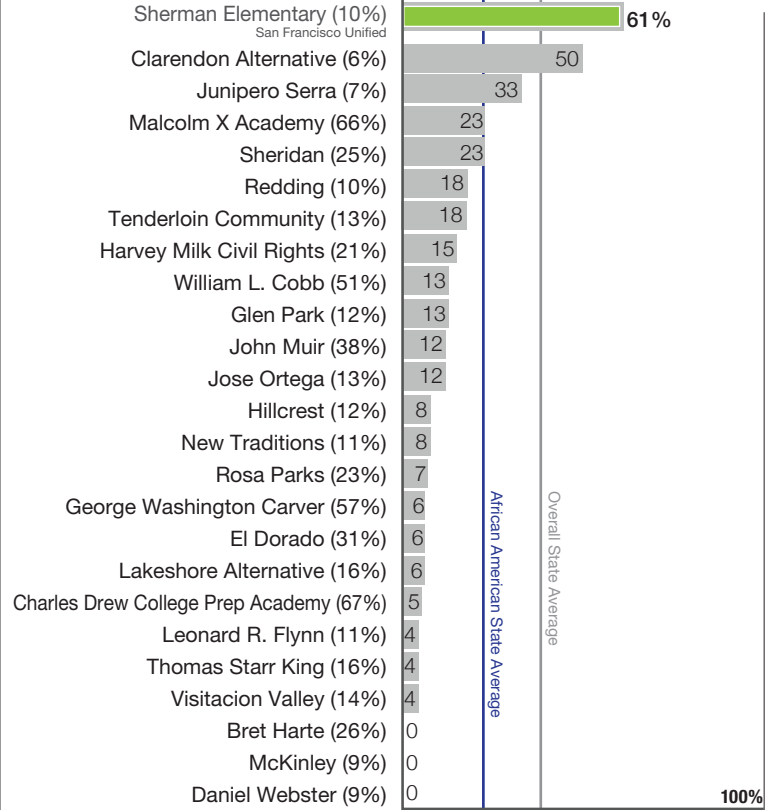

English

Elementary Schools

Middle Schools

High Schools

Math

Elementary Schools

Middle Schools

High Schools

■ Comparison school in the Bay Area with similar demographics ■ San Francisco Unified School District and charter schools within district boundaries

This handout includes the 50 schools with the highest African American enrollment (number after each school name is percentage of African Americans enrolled in 2015-16).