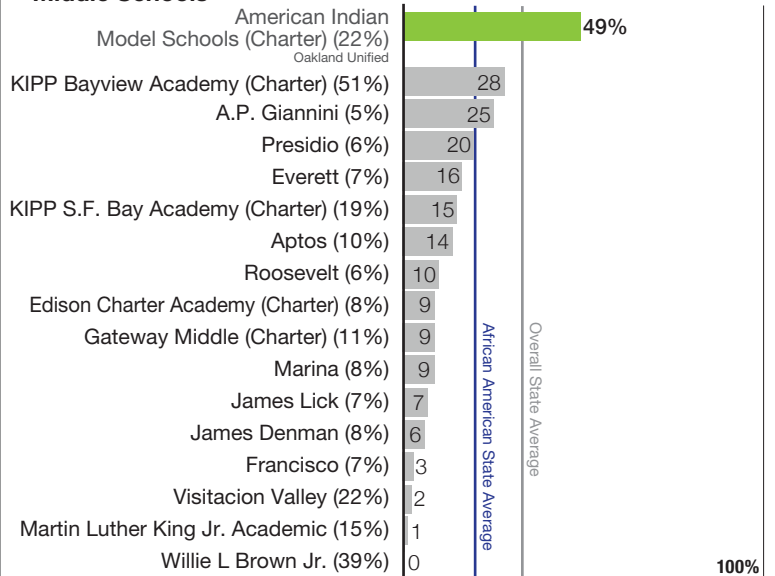

2015-16 California state standardized test results (CAASPP)

High School Graduation Rates

Percentage of High School Graduates Who Have Completed College Admission Requirements

2015-16 Proficiency Rates for African American Students in San Francisco

English

Elementary Schools

Middle Schools

High Schools

Math

Elementary Schools

Middle Schools

High Schools

■ Comparison school in the Bay Area with similar demographics ■ San Francisco Unified School District and charter schools within district boundaries

This handout includes the 50 schools with the highest African American enrollment (number after each school name is percentage of African Americans enrolled in 2015-16).