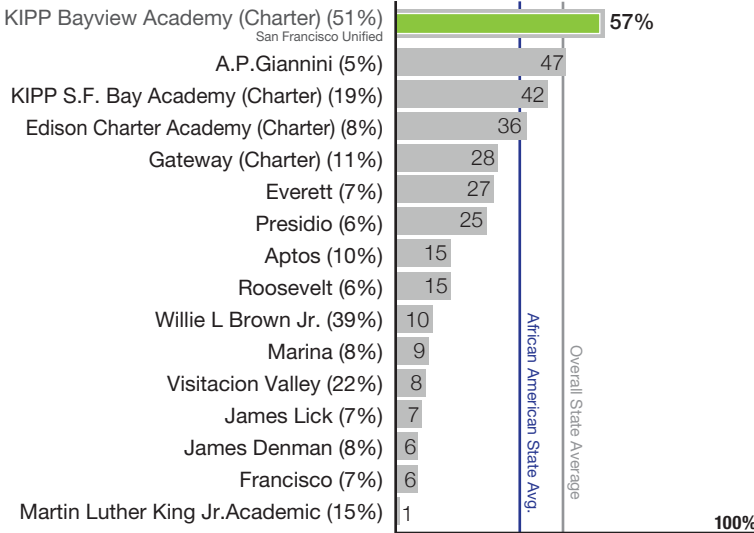

African American Student Spotlight

In 2015-16, San Francisco Unified School District enrolled 52,911 students.

African American students make up

8%

of all students in the district.

Students Meeting or Exceeding Standards

2015-16 California state standardized test results (CAASPP)

High School Graduation Rates

Percentage of High School Graduates Who Have Completed College Admission Requirements

2015-16 Proficiency Rates for African American Students in San Francisco

English

Elementary Schools

Middle Schools

High Schools

Math

Elementary Schools

Middle Schools

High Schools